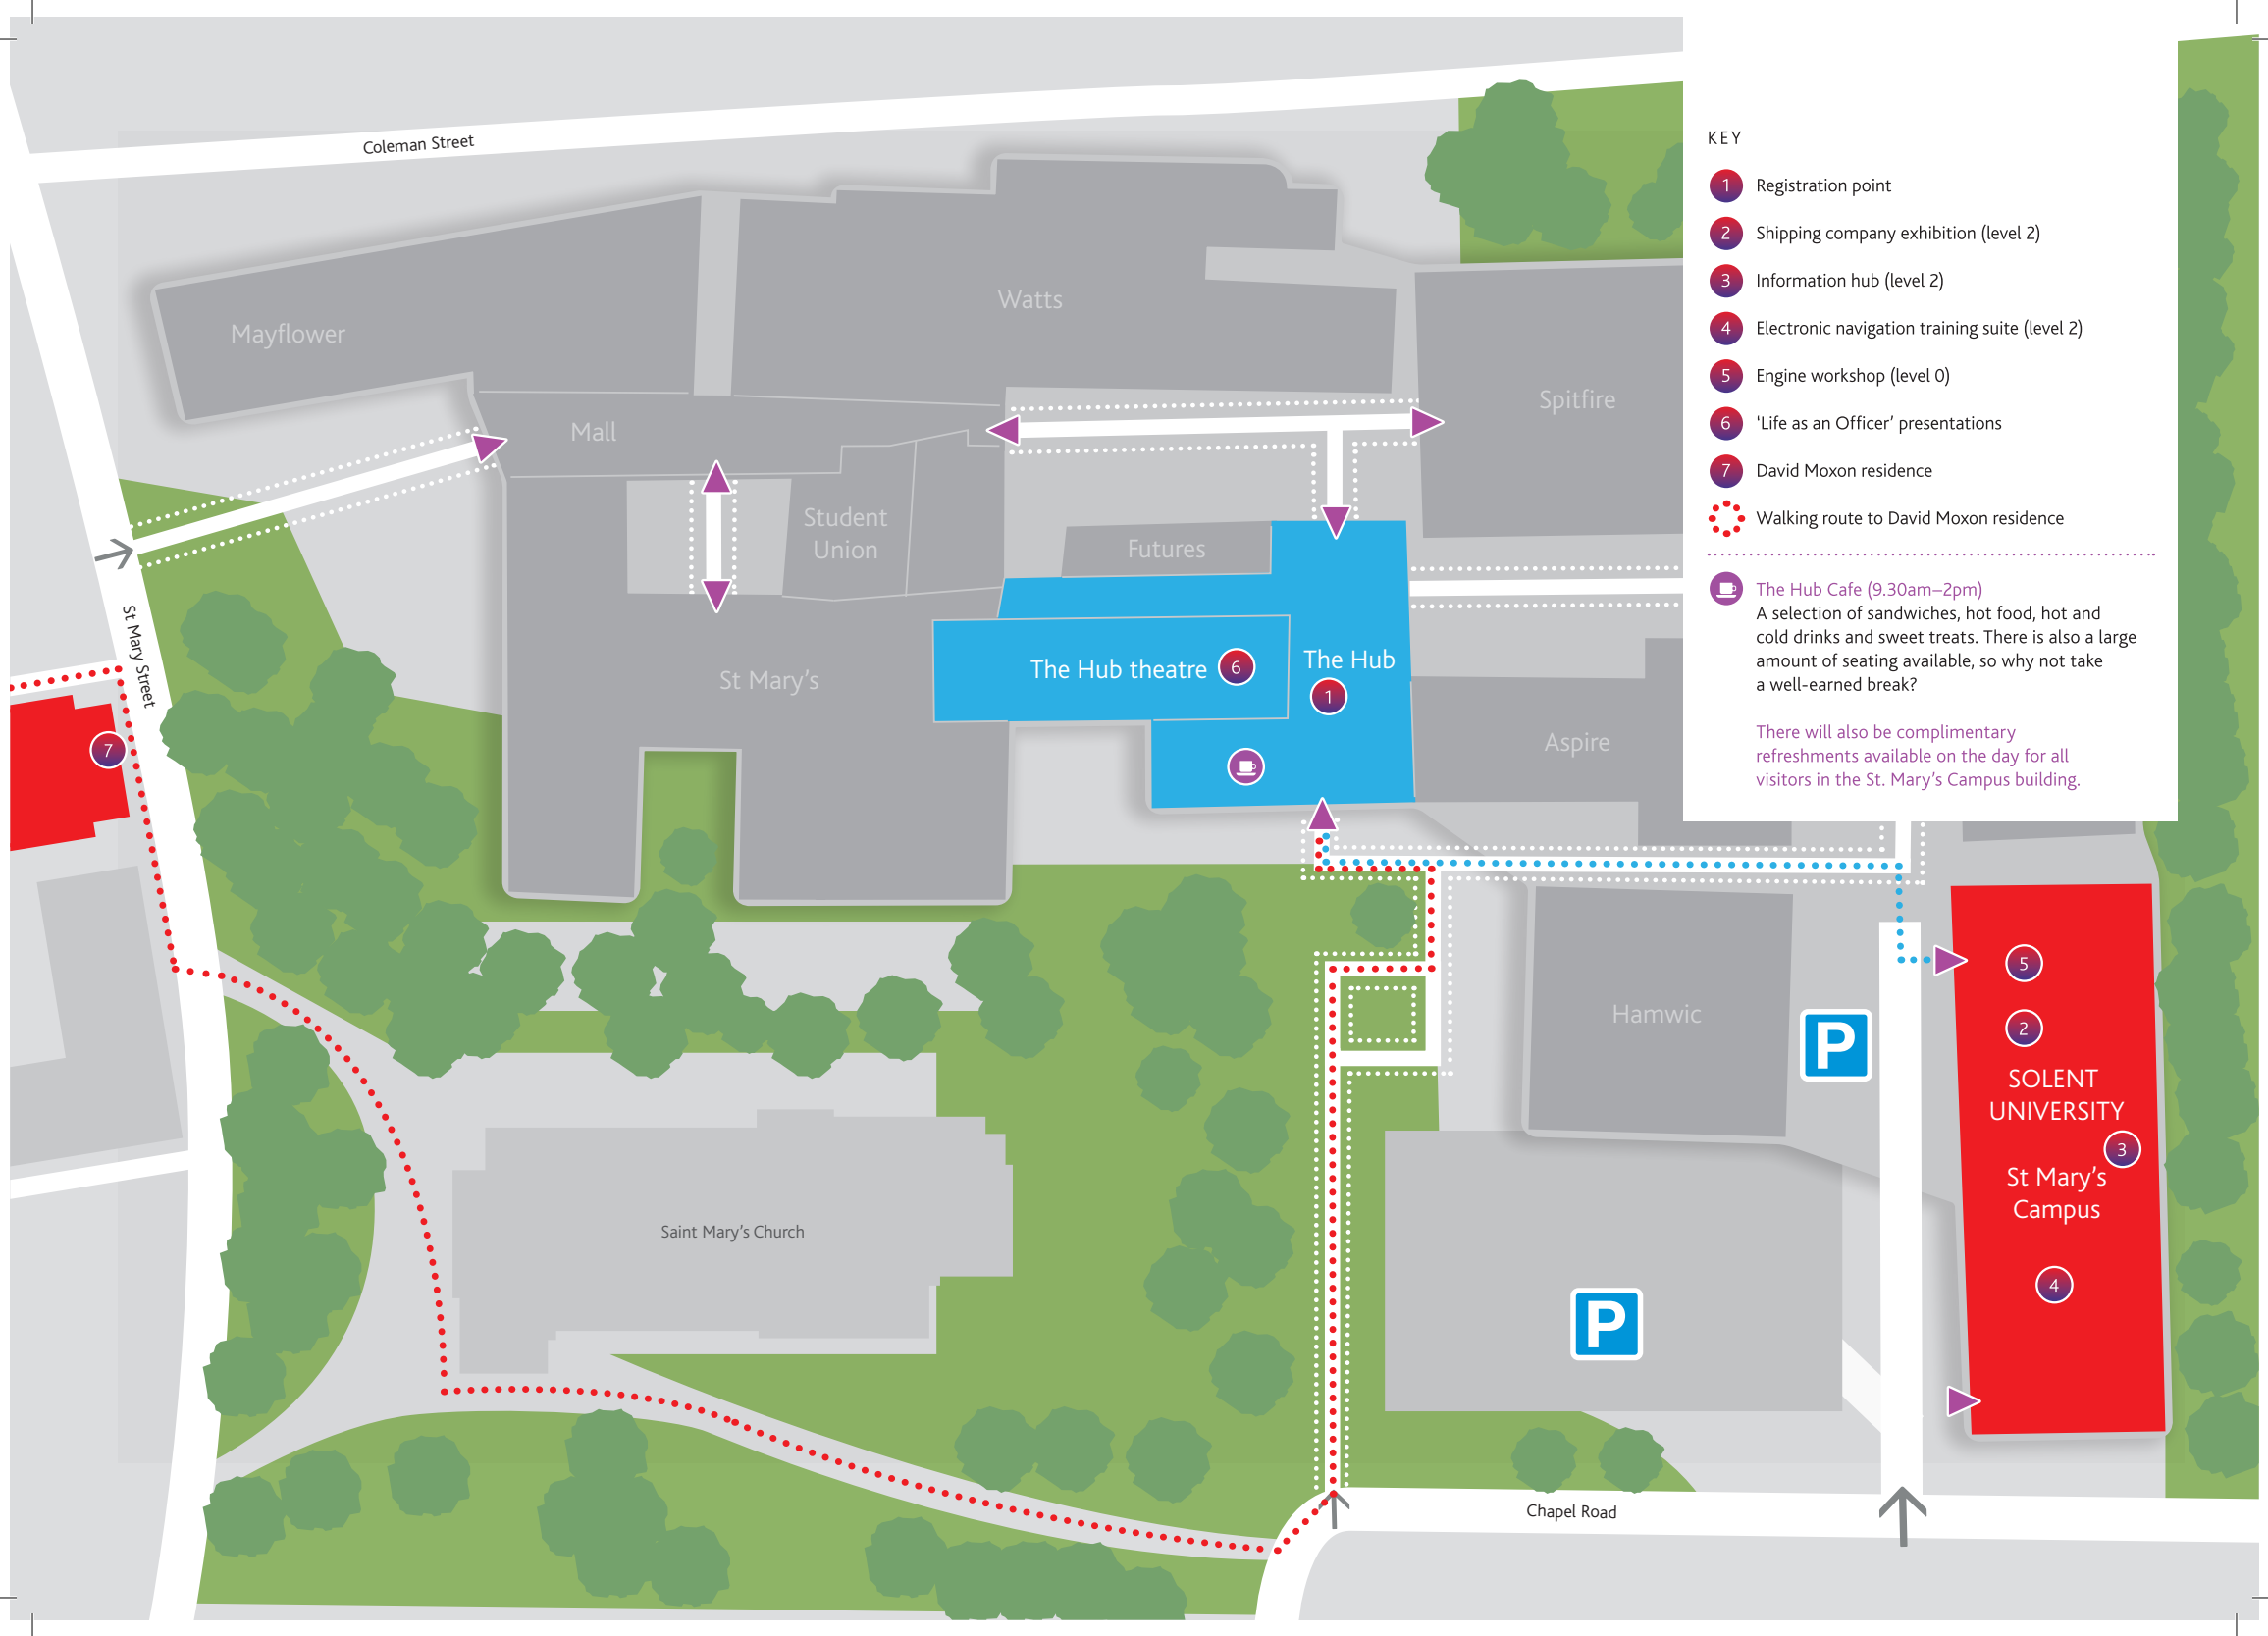

The Hub theatre

The Hub

Aspire

Hamwic

Saint Mary's Church

Chapel Road

KEY

- 1 Registration point
- 2 Shipping company exhibition (level 2)
- 3 Information hub (level 2)
- 4 Electronic navigation training suite (level 2)
- 5 Engine workshop (level 0)
- 6 'Life as an Officer' presentations
- 7 David Moxon residence
-  Walking route to David Moxon residence

 **The Hub Cafe (9.30am-2pm)**
 A selection of sandwiches, hot food, hot and cold drinks and sweet treats. There is also a large amount of seating available, so why not take a well-earned break?

There will also be complimentary refreshments available on the day for all visitors in the St. Mary's Campus building.