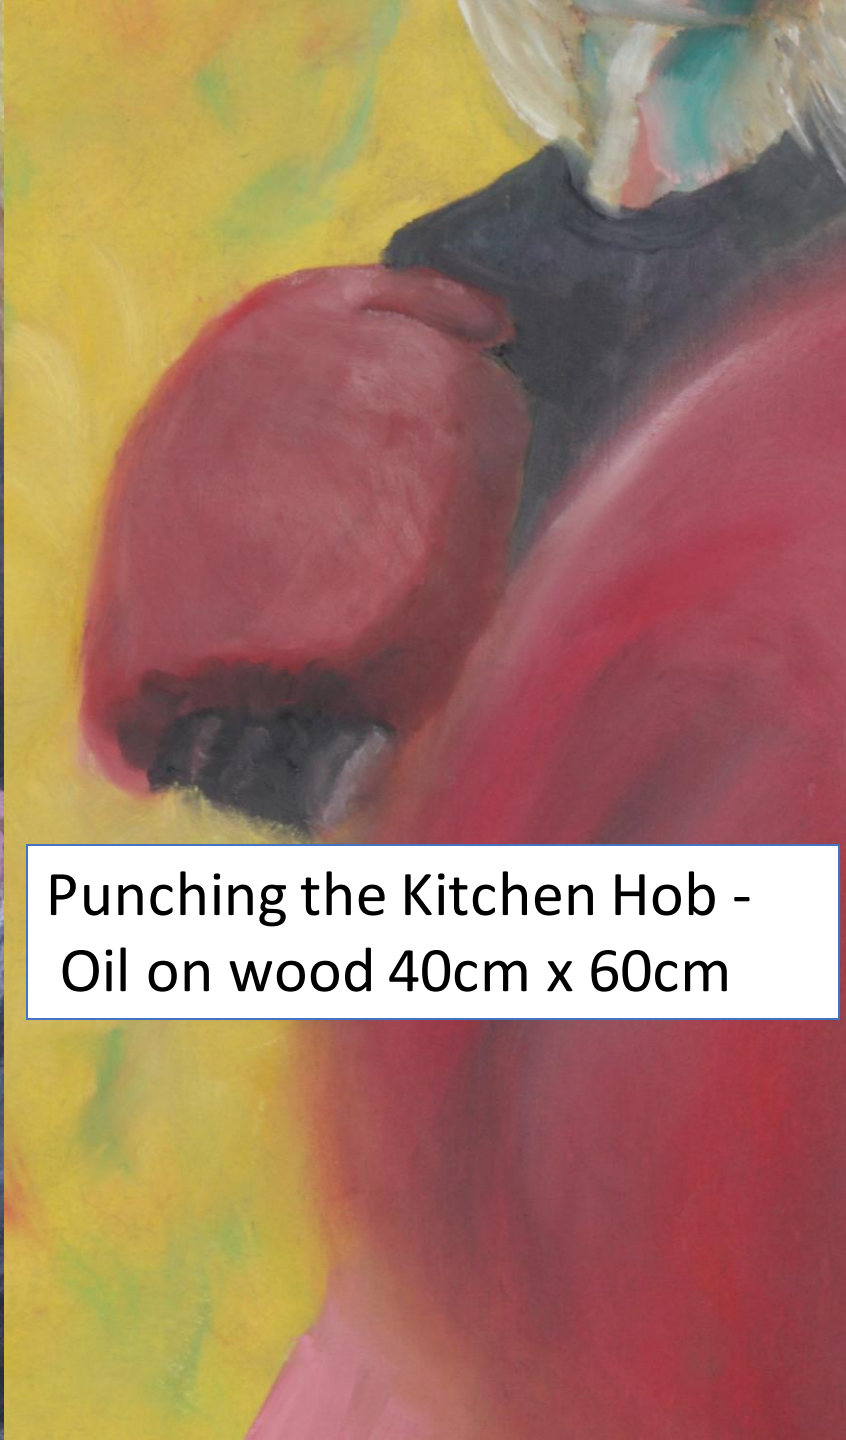

Karen Dobbins

THE DEGREE SHOW
EXHIBITION 2020

Poised - Acrylic on wood
47cm x 57cm

Punching the Kitchen Hob -
Oil on wood 40cm x 60cm

Pushing Yourself to the Limit
- Alkyd Oil on wood 47cm x
57cm

Poised - Acrylic on
wood 47cm x 57cm

Punching the Kitchen Hob - Oil
on wood 40cm x 60cm

Pushing Yourself to the Limit -
Alkyd Oil on wood 47cm x
57cm

**THE REALITY OF COVID-19 -
QUICK SKETCHES - PASTELS ON PAPER**

Admission – Pastel on Paper – 21cm x 29cm