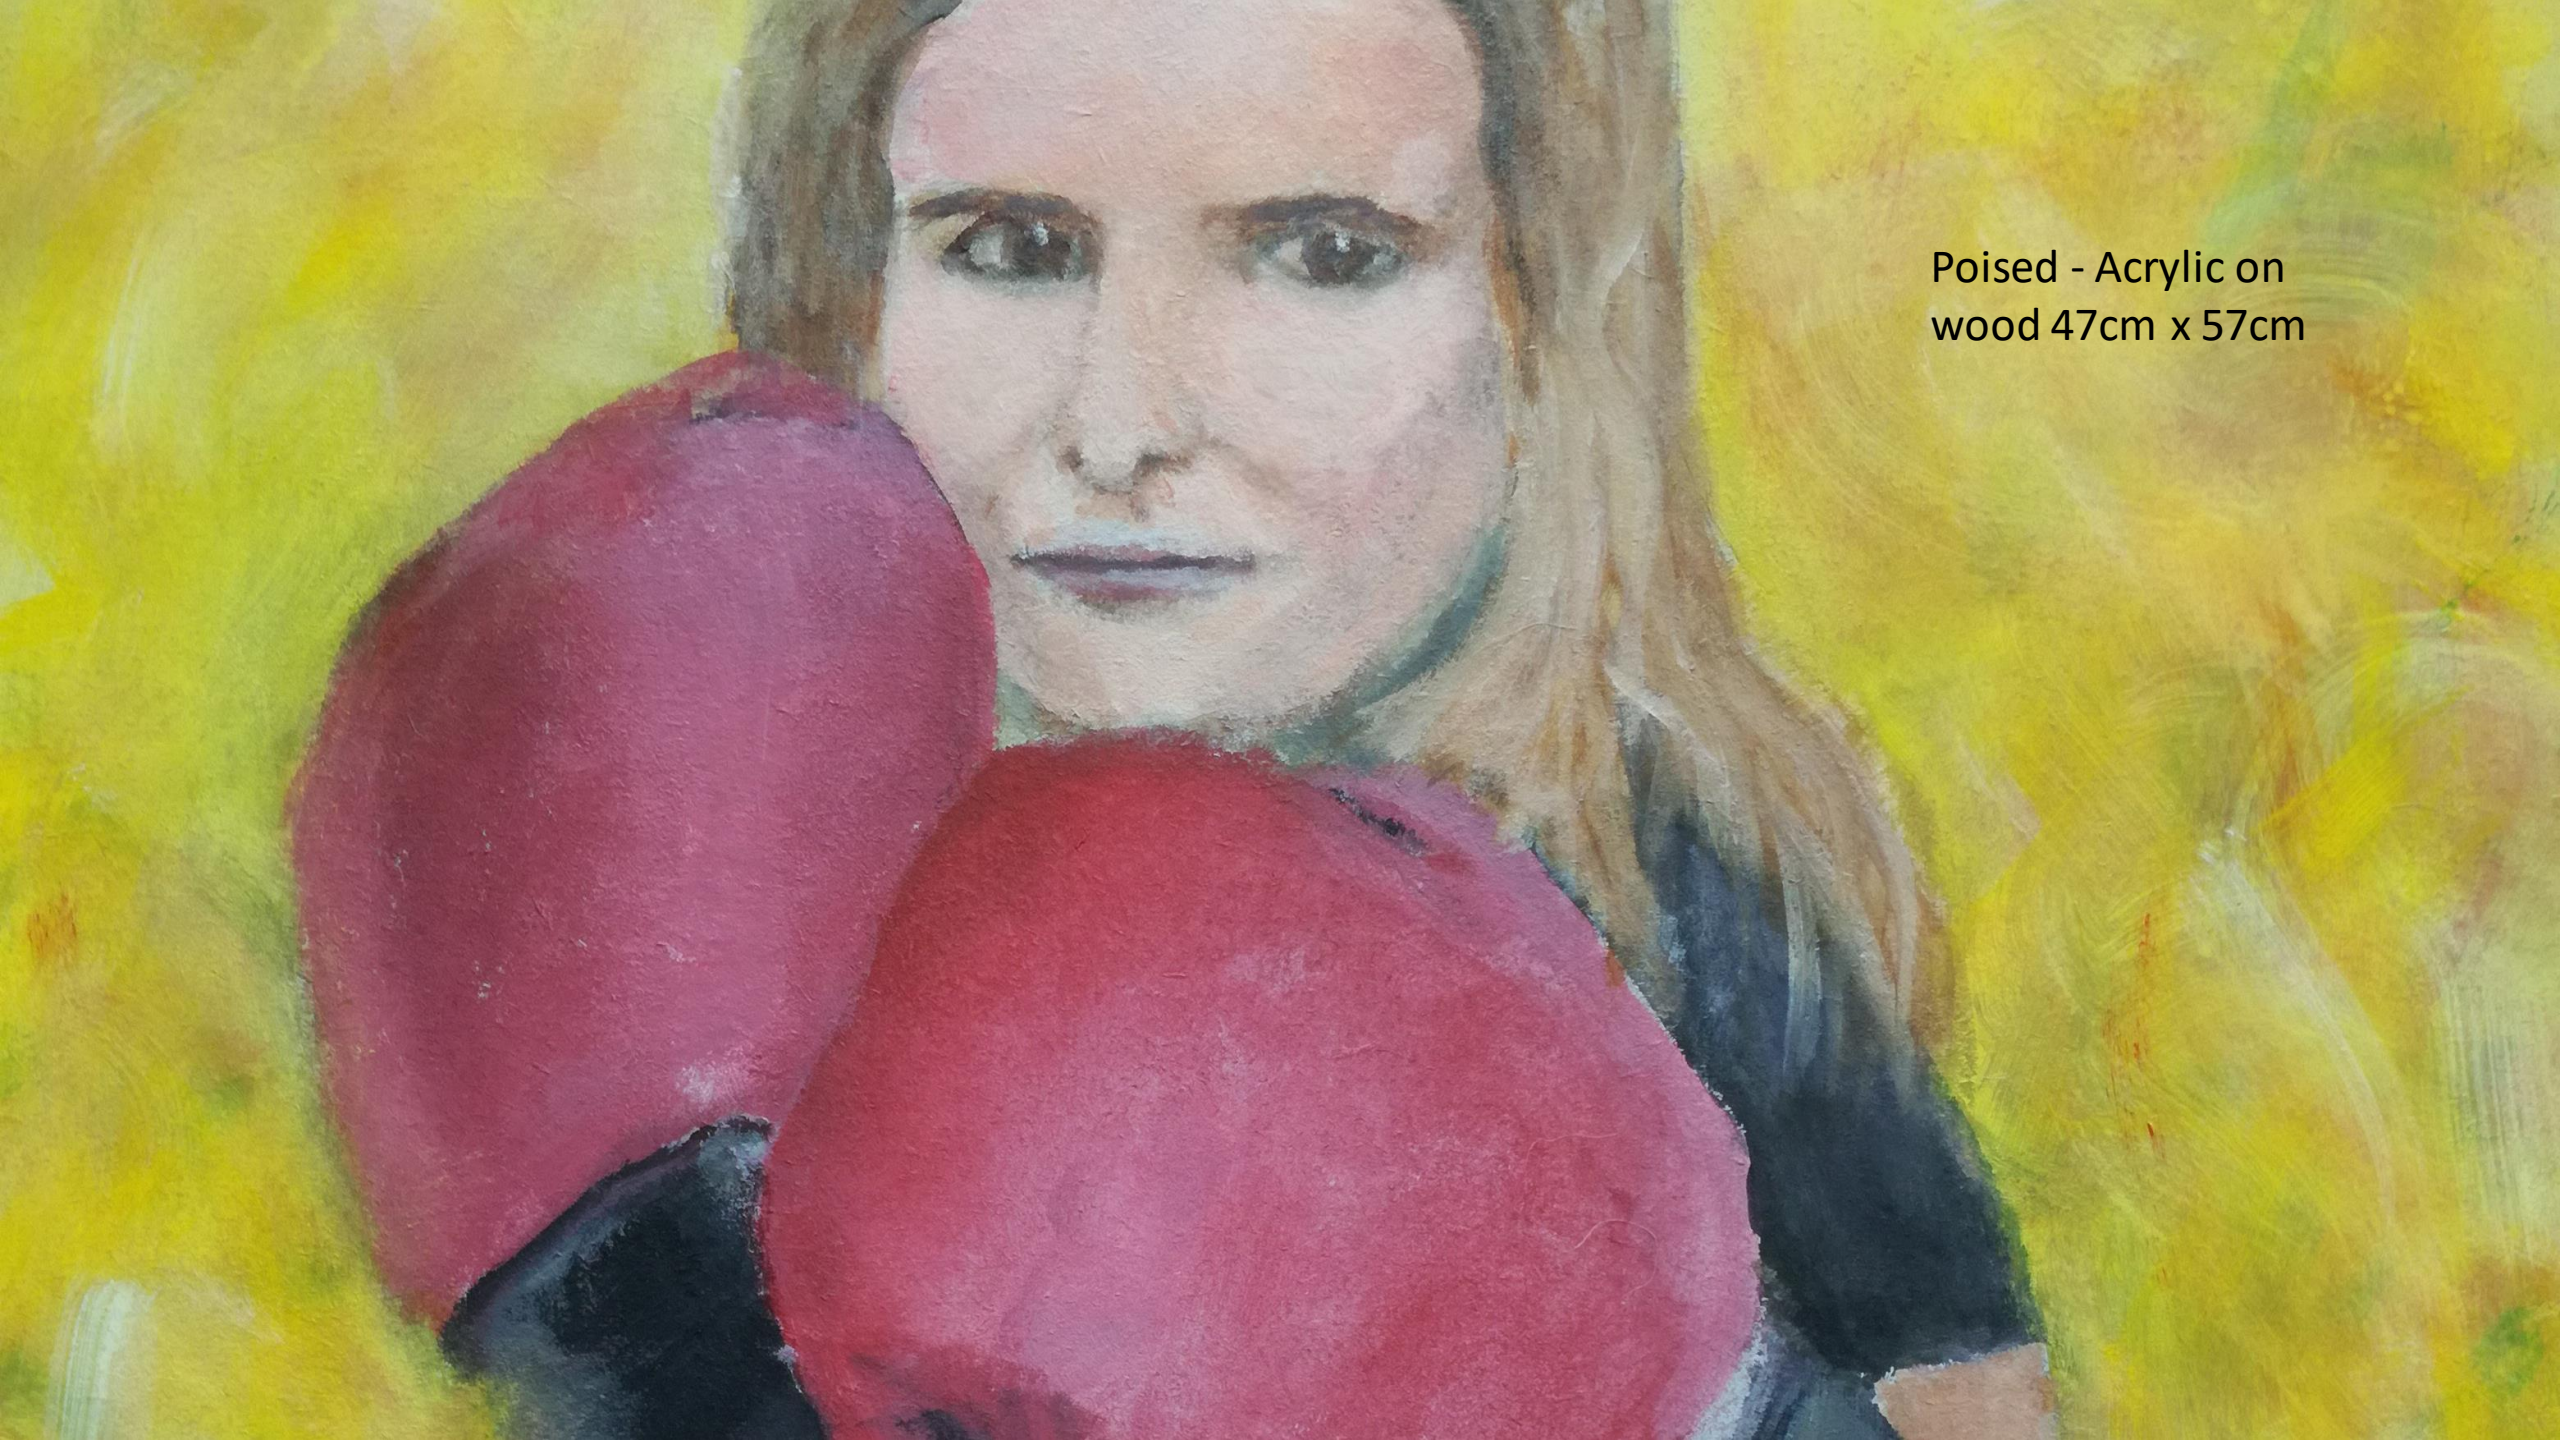

Karen Dobbins

THE DEGREE SHOW
EXHIBITION 2020

Poised - Acrylic on wood
47cm x 57cm

Punching the Kitchen Hob -
Oil on wood 40cm x 60cm

Pushing Yourself to the Limit
- Alkyd Oil on wood 47cm x
57cm

Poised - Acrylic on
wood 47cm x 57cm

Punching the Kitchen Hob - Oil
on wood 40cm x 60cm

Pushing Yourself to the Limit -
Alkyd Oil on wood 47cm x
57cm

**THE REALITY OF COVID-19 -
QUICK SKETCHES - PASTELS ON PAPER**

Admission – Pastel on Paper – 21cm x 29cm

**Fight for Life - Pastel on Paper -
21cm x 29cm**

Emotions - Pastel on Paper -
21cm x 29cm

Bay Area, The Salt Lakes, Spain – Oil on Wood 30cm
x 20cm

Bay Area, The Salt Lakes, Spain – Oil
on Wood 30cm x 20cm