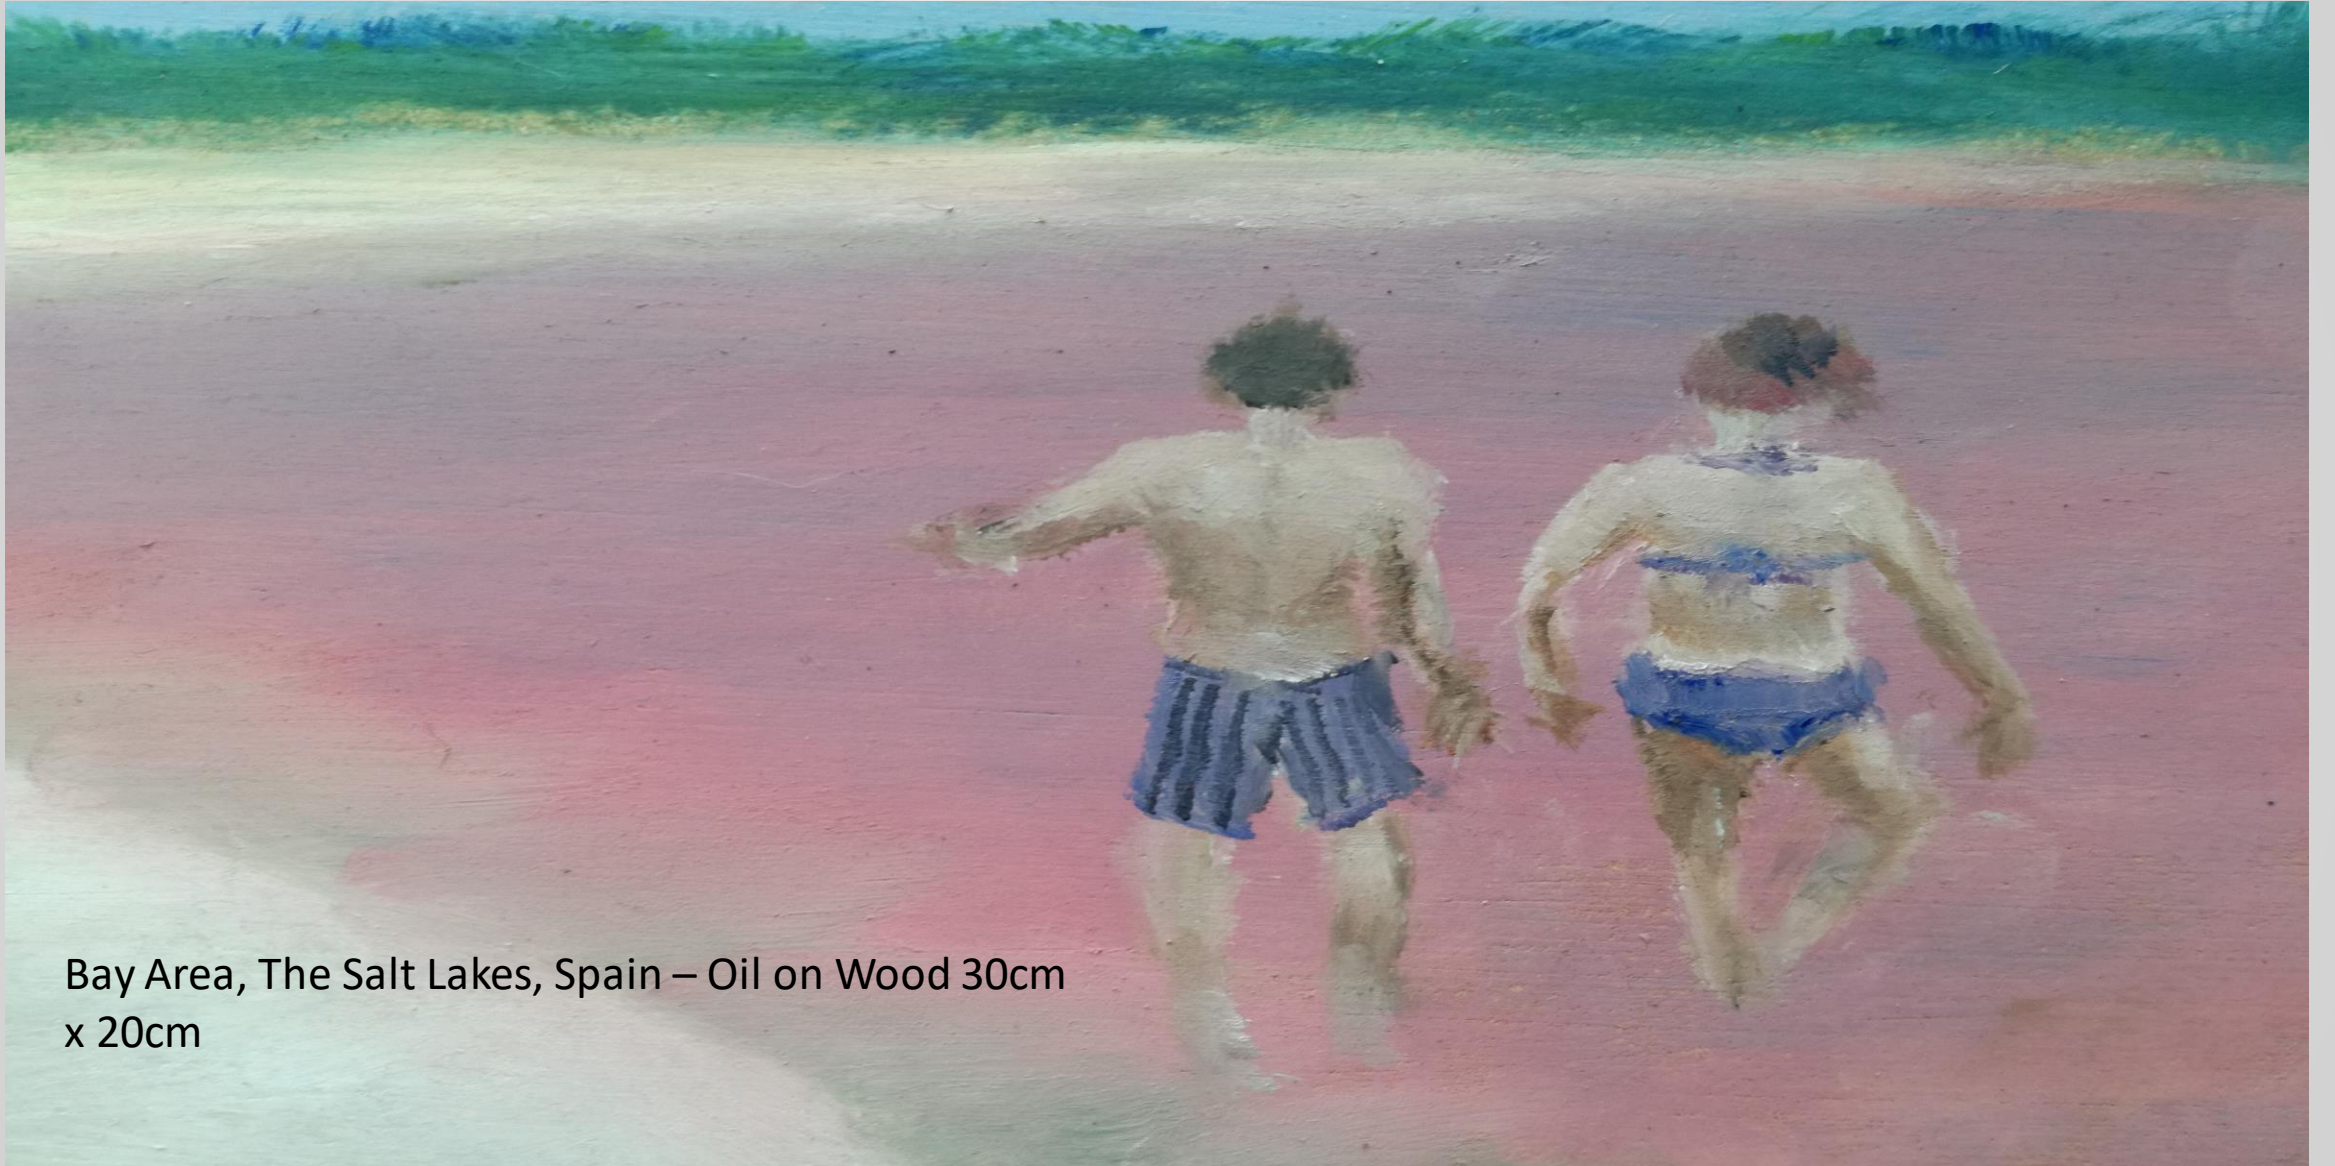

Bay Area, The Salt Lakes, Spain – Oil on Wood 30cm
x 20cm