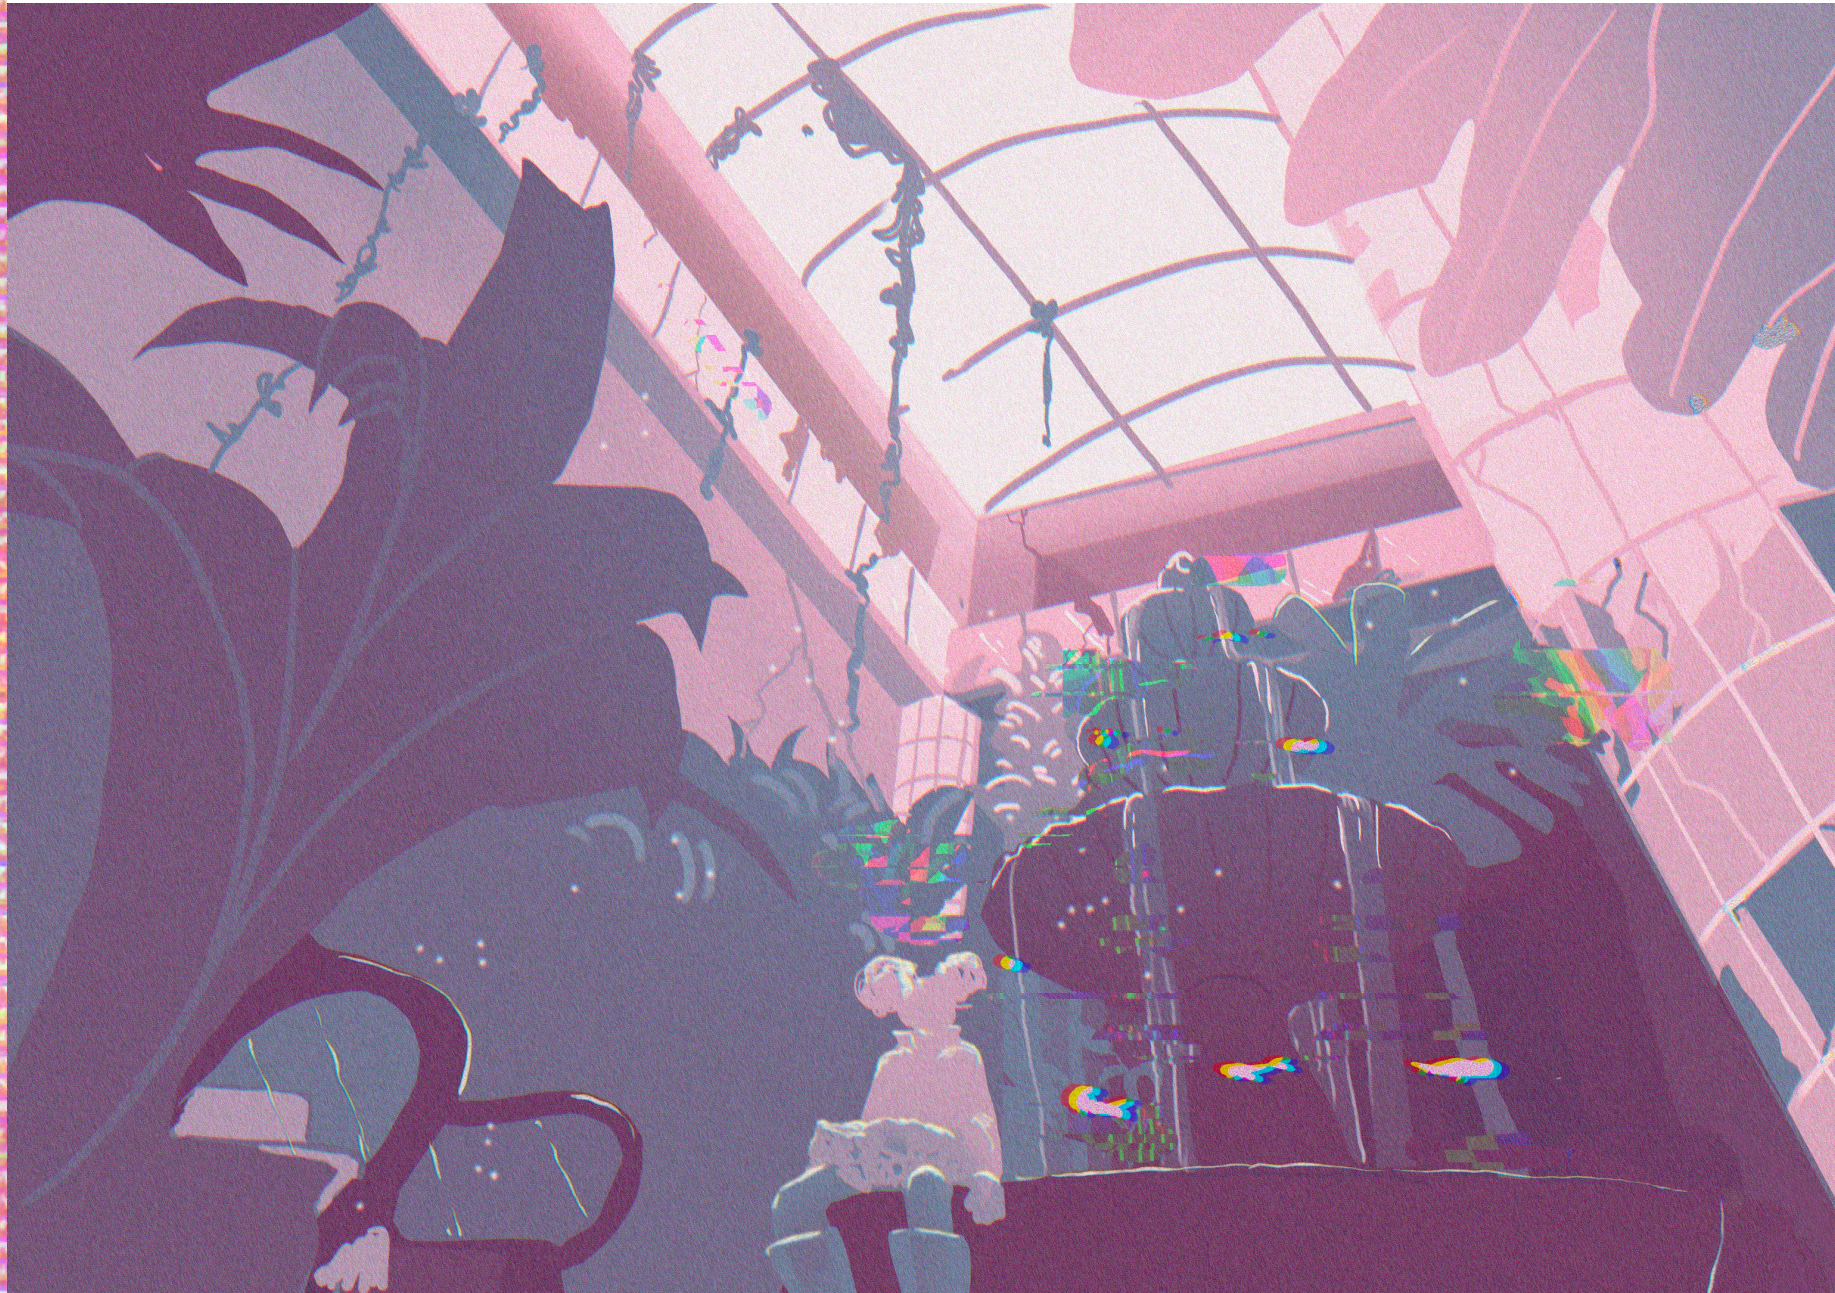

Ena-Malika Børve

Digital Portfolio

BA (Hons) Illustration 2021

Select your beverage

Concept art for my FMP

Lost

The bad guy. A lost soul.

Paradise

A look into an abandoned shopping mall

Croner

A look outside an abandoned mall

Play Now

It seems one of our protagonists is sneaking around in the arcade.

Shop

This mysterious vendor has something for you.

Characters