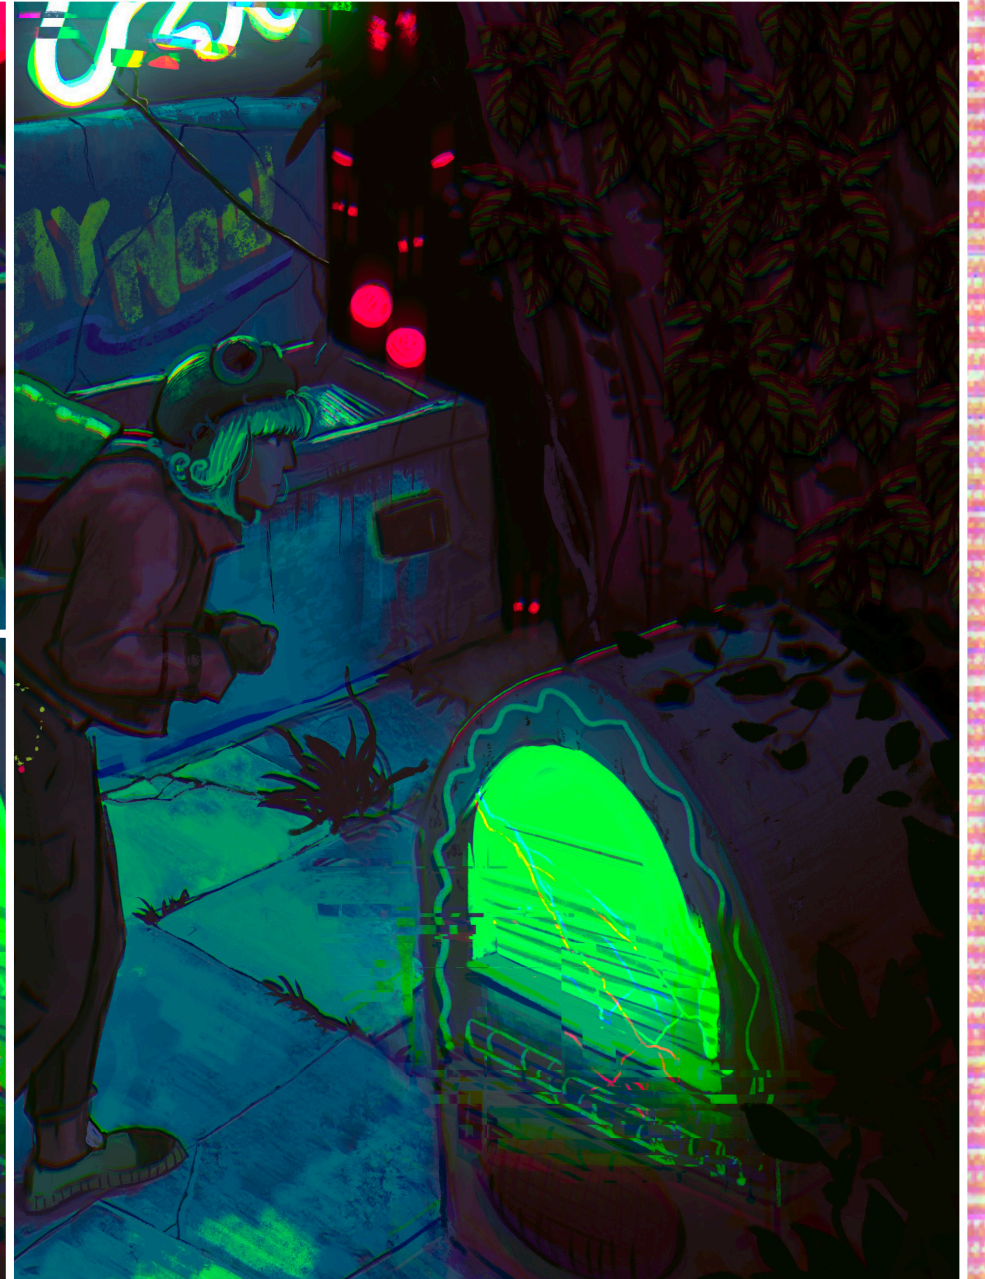

Ena-Malika Børve

Digital Portfolio

BA (Hons) Illustration 2021

Select your beverage

Concept art for my FMP

Lost

The bad guy. A lost soul.

Paradise

A look into an abandoned shopping mall

Croner

A look outside an abandoned mall

Play Now

It seems one of our protagonists is sneaking around in the arcade.

Shop

This mysterious vendor has something for you.

Characters