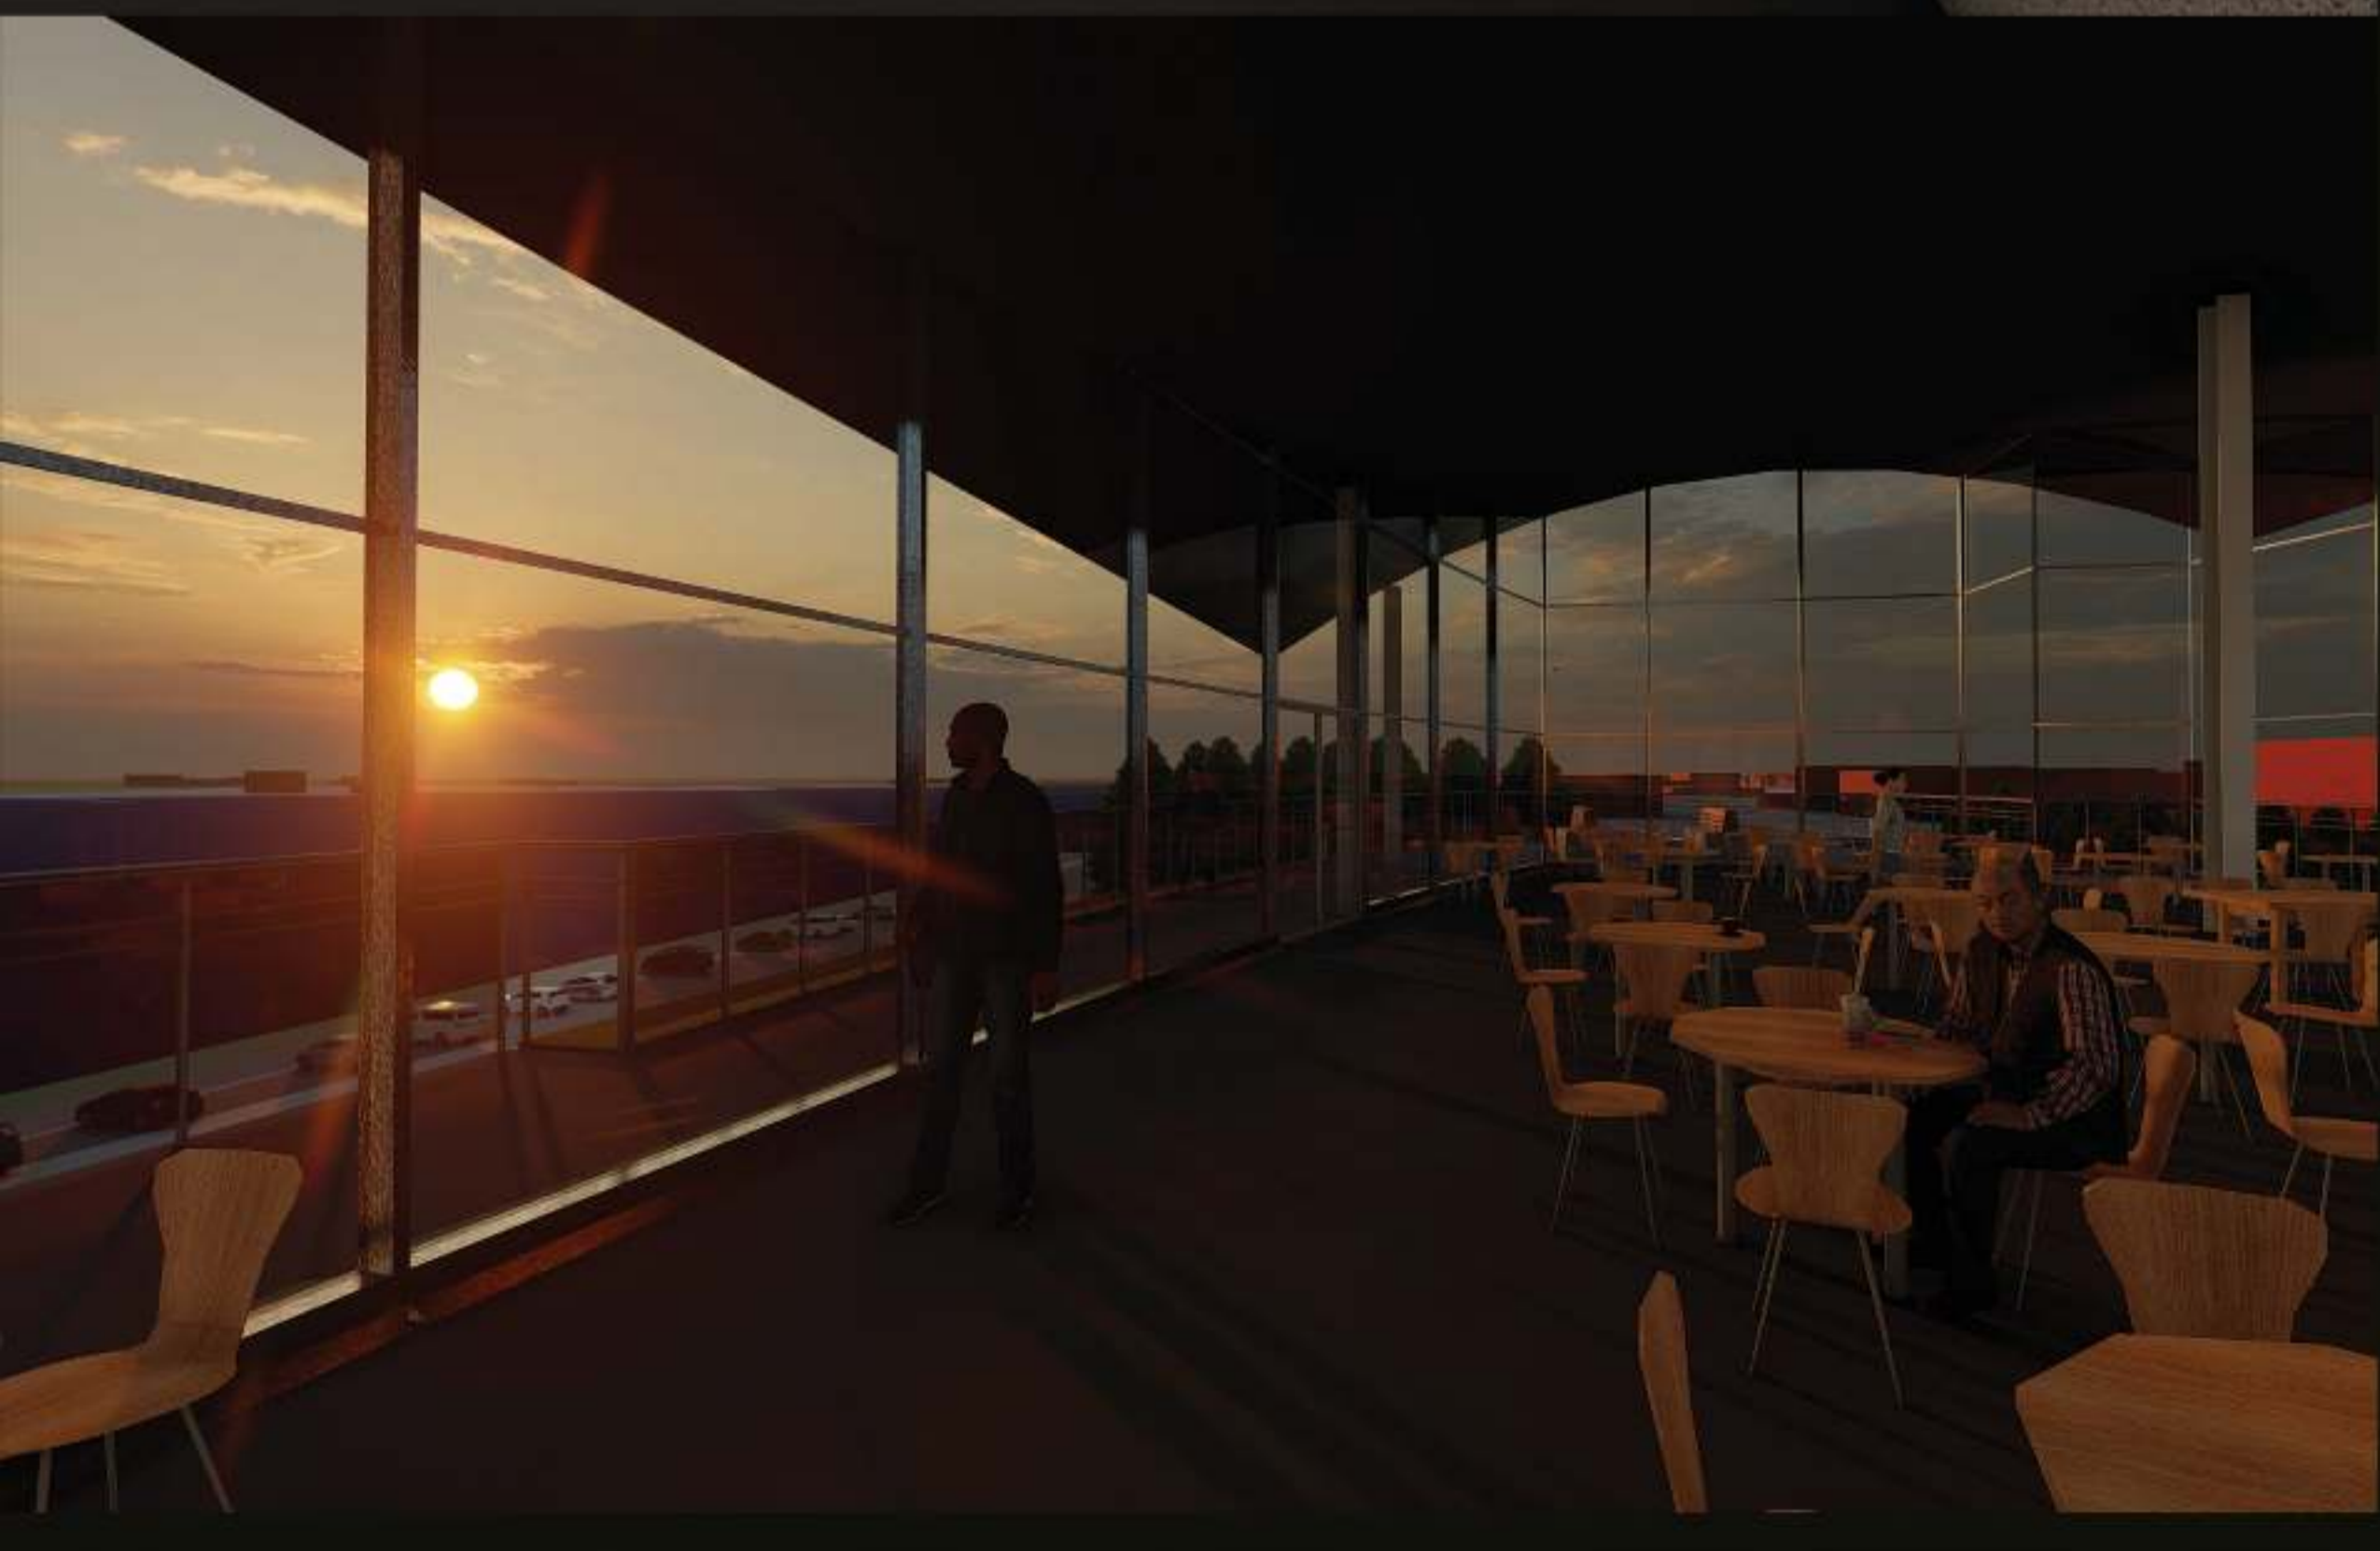

3D VISUALS

SECTION VIEWS