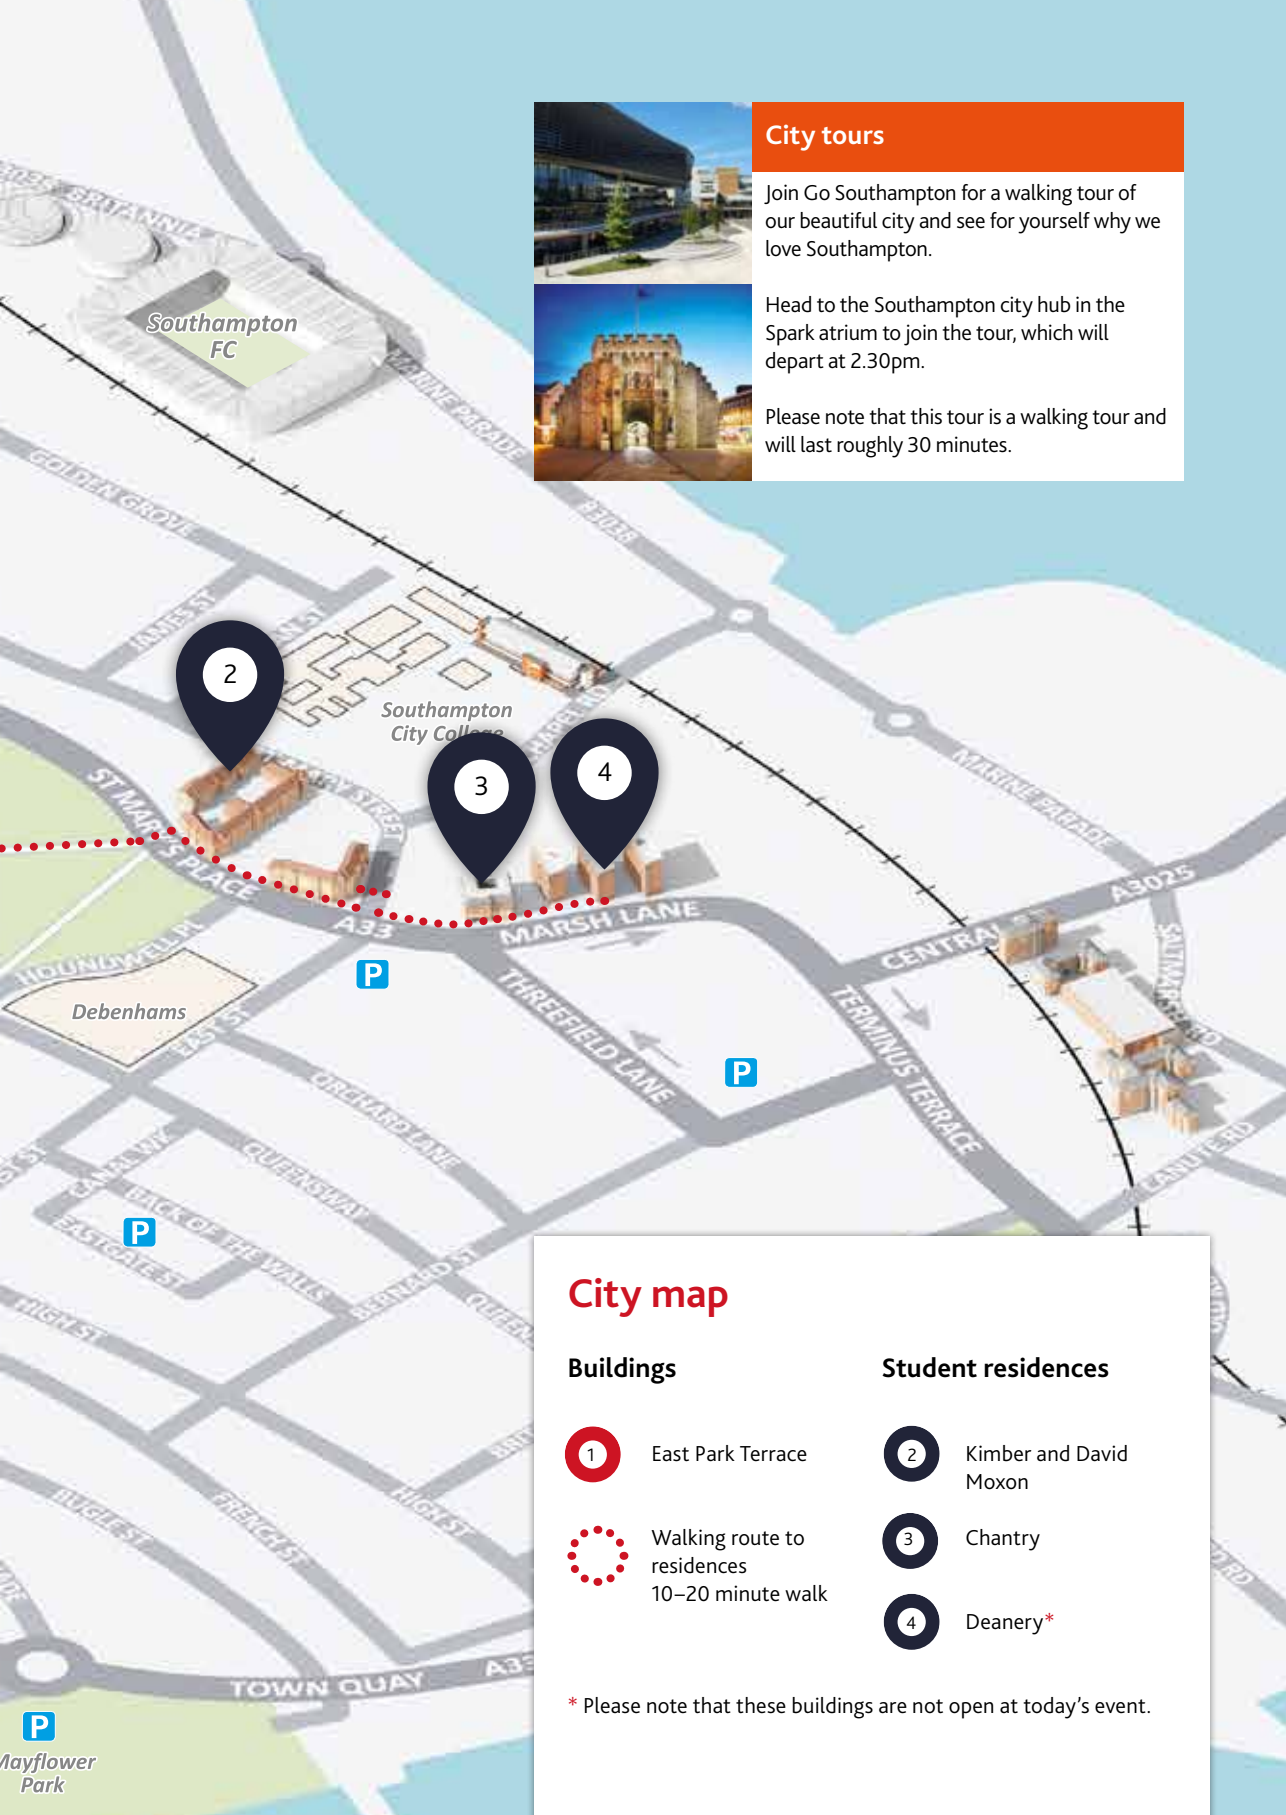

IKEA

West Quay Multi Storey

The Quays Swimming & Diving Complex

Leisure World

Coach Station

City tours

Join Go Southampton for a walking tour of our beautiful city and see for yourself why we love Southampton.

Head to the Southampton city hub in the Spark atrium to join the tour, which will depart at 2.30pm.

Please note that this tour is a walking tour and will last roughly 30 minutes.

City map

Buildings

-  East Park Terrace
-  Walking route to residences
10–20 minute walk