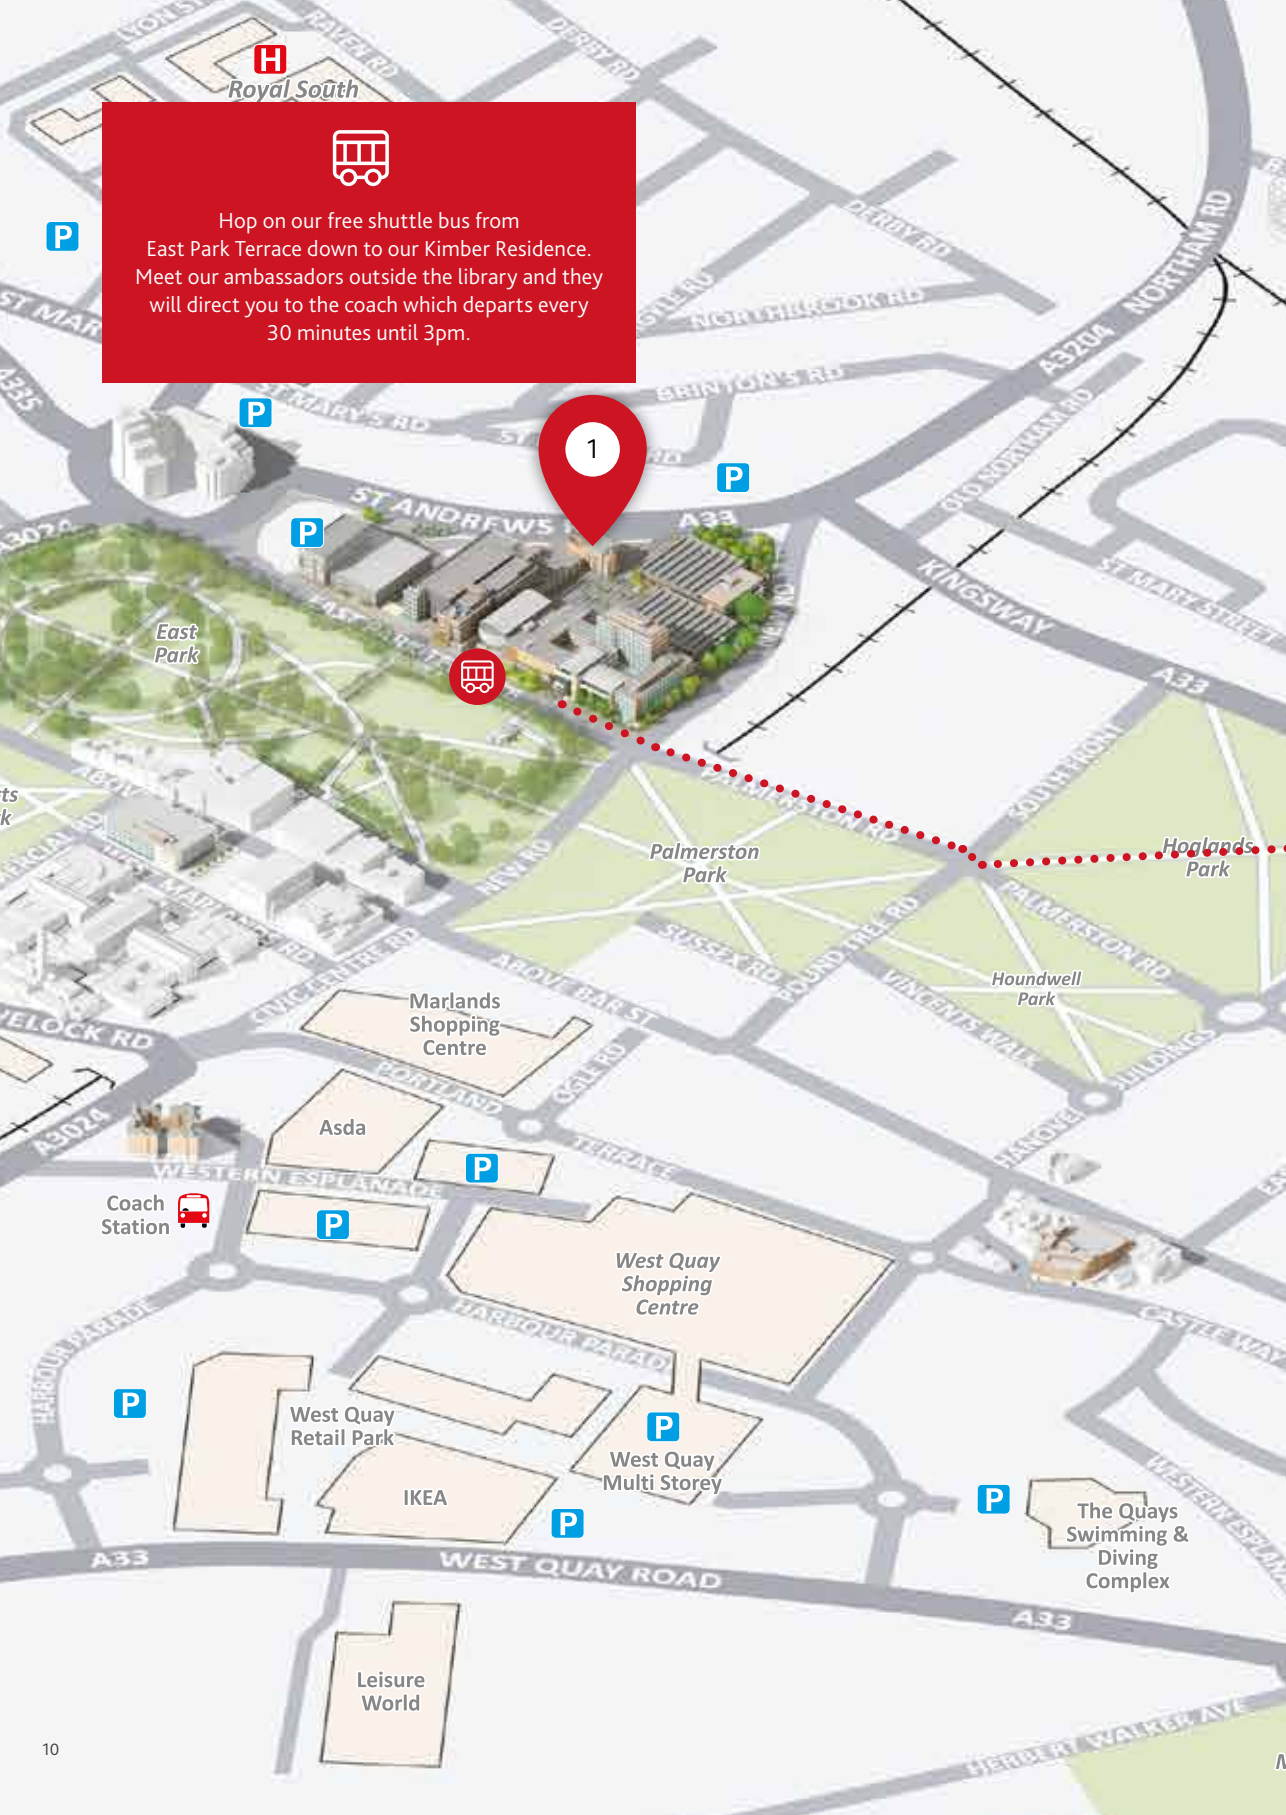

Hop on our free shuttle bus from East Park Terrace down to our Kimber Residence. Meet our ambassadors outside the library and they will direct you to the coach which departs every 30 minutes until 3pm.

East Park

Palmerston Park

Hoglands Park

Houndwell Park

Marlands Shopping Centre

Asda

West Quay Shopping Centre

West Quay Retail Park

IKEA

West Quay Multi Storey

The Quays Swimming & Diving Complex

Leisure World

Coach Station