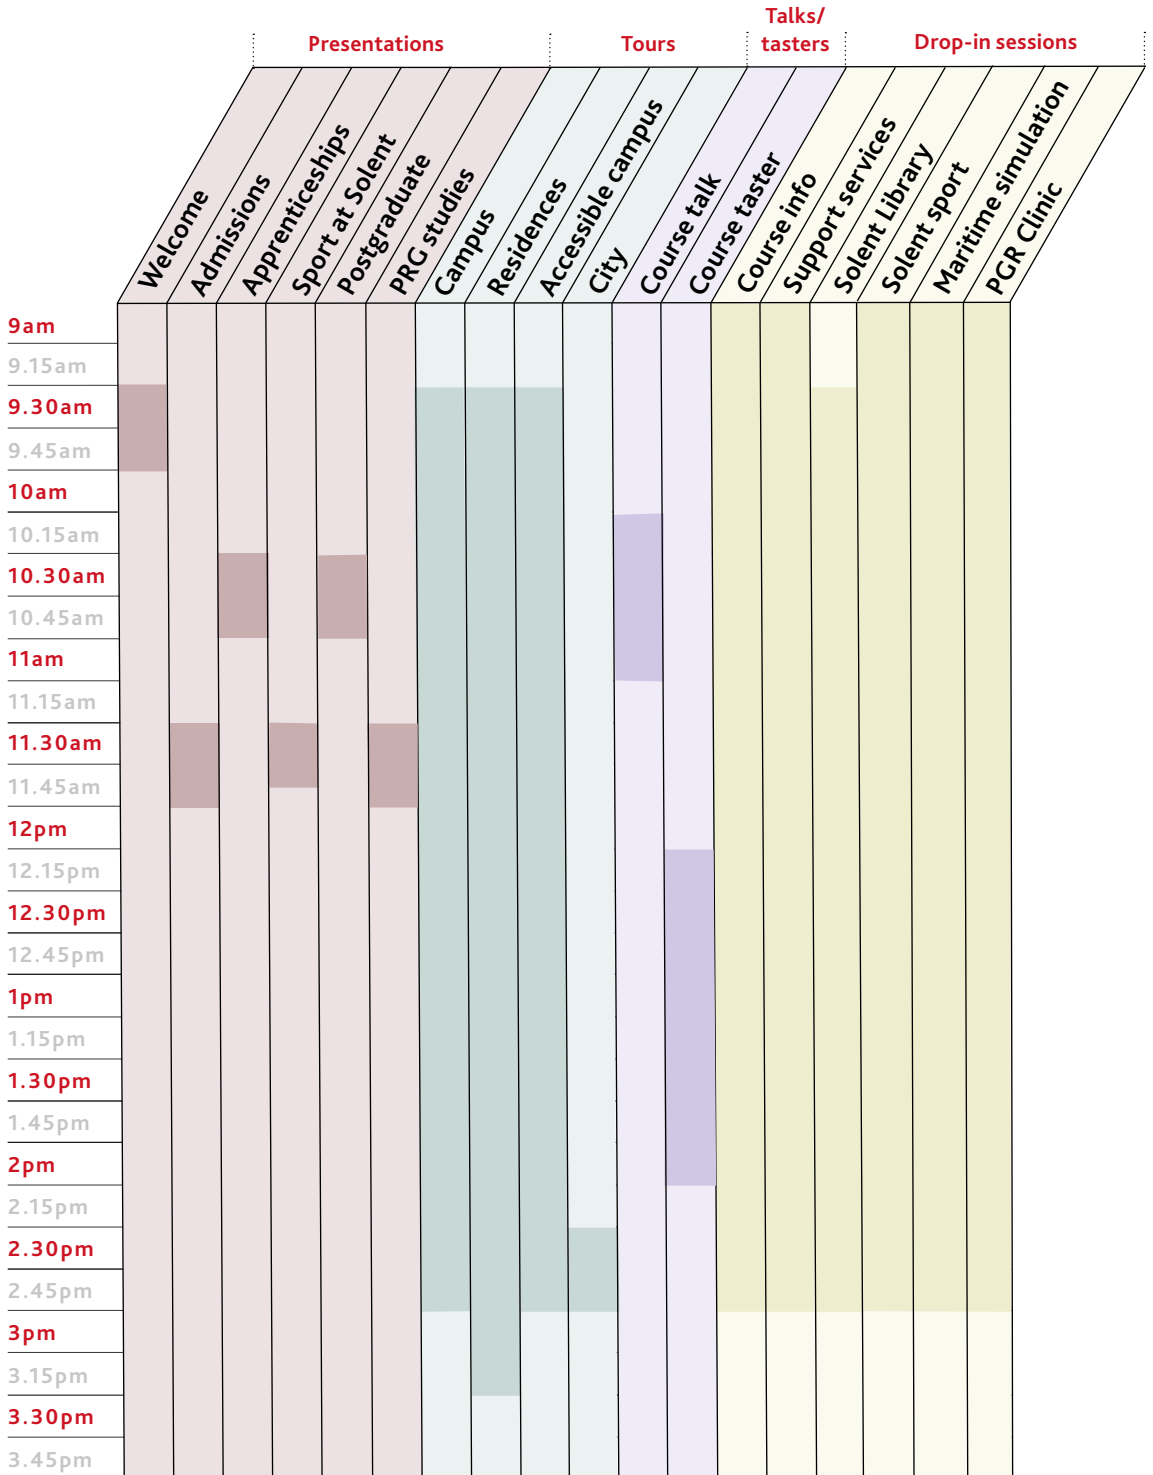

Drop-in areas	Location	Times
Course Information Hub: Speak to the academic teams about your course of interest. See page 5 for locations.	Across campus	9am–3pm
Support Services Information Hub, including: Admissions and Enrolment, Accommodation, Solent Careers and more.	The Spark Atrium	9am–3pm
Solent Library: Pop in to meet the team and find out more.	Solent Library	9.30am–3pm
Solent Sport: Hear from the team about sports, clubs and more.	Solent Sports Complex	9am–3pm
Maritime Simulation Suite: Meet the team, take a tour and experience our 360 degree simulator.	Andrews concourse	9am–3pm
Apprenticeships hub: Speak to the team about studying for an apprenticeship.	The Spark Atrium	9am–3pm
Postgraduate research clinic: Visit the Research hub and get a taste of the support available to help you thrive.	The Research Hub, Andrews Concourse	9am–3pm
Postgraduate hub: Find out about postgraduate study and our available courses.	The Spark Atrium	9am–3pm

Head to the Southampton city hub in the Spark atrium to join the tour, which will depart at 2.30pm.

Please note that this tour is a walking tour and will last roughly 30 minutes.

City map

Buildings

-  East Park Terrace
-  Walking route to residences
10–20 minute walk

Student residences

-  Kimber and David Moxon
-  Chantry
-  Deanery*

* Please note that these buildings are not open at today's event.

Plan your day

WE'RE NOT WAITING FOR
EDUCATION TO CATCH-UP WITH
A CHANGING WORLD,
WE'RE REWRITING IT.